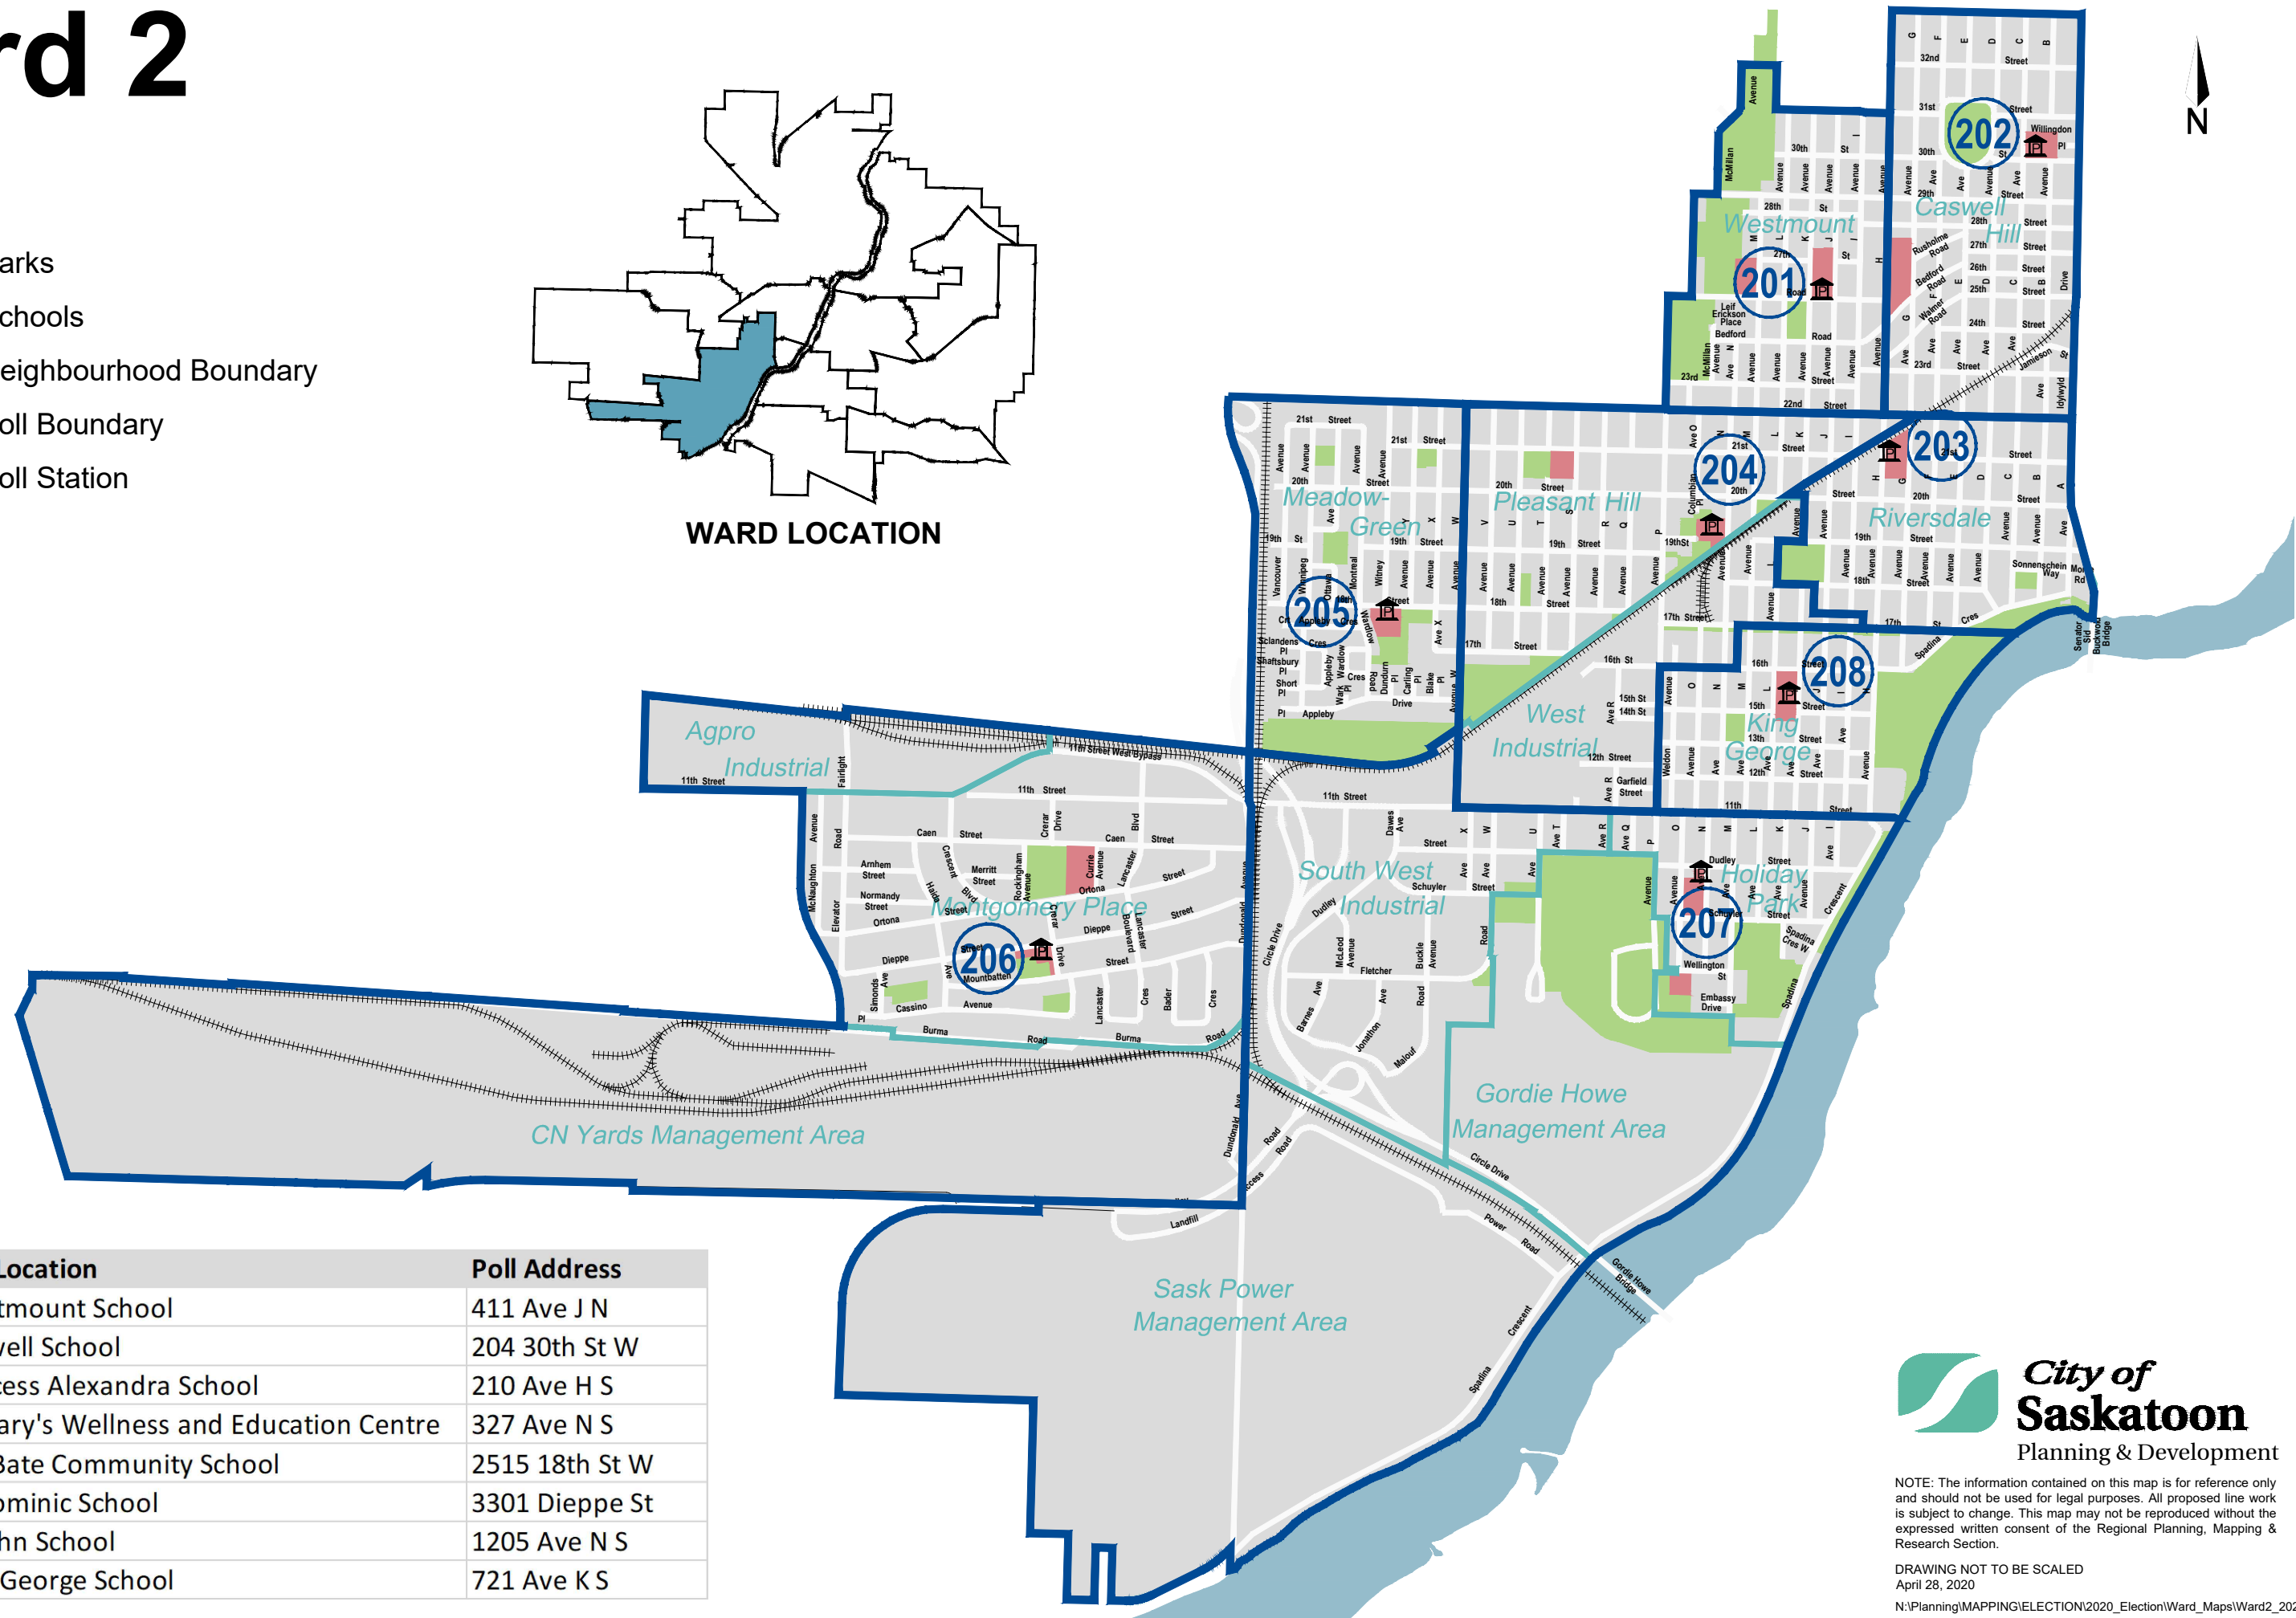

Ward 2

-  Parks
-  Schools
-  Neighbourhood Boundary
-  Poll Boundary
-  Poll Station

WARD LOCATION

Poll Number	Poll Location	Poll Address
201	Westmount School	411 Ave J N
202	Caswell School	204 30th St W
203	Princess Alexandra School	210 Ave H S
204	St Mary's Wellness and Education Centre	327 Ave N S
205	WP Bate Community School	2515 18th St W
206	St Dominic School	3301 Dieppe St
207	St John School	1205 Ave N S
208	King George School	721 Ave K S

NOTE: The information contained on this map is for reference only and should not be used for legal purposes. All proposed line work is subject to change. This map may not be reproduced without the expressed written consent of the Regional Planning, Mapping & Research Section.

DRAWING NOT TO BE SCALED
 April 28, 2020
 N:\Planning\MAPPING\ELECTION\2020_Election\Ward_Maps\Ward2_2020.dwg