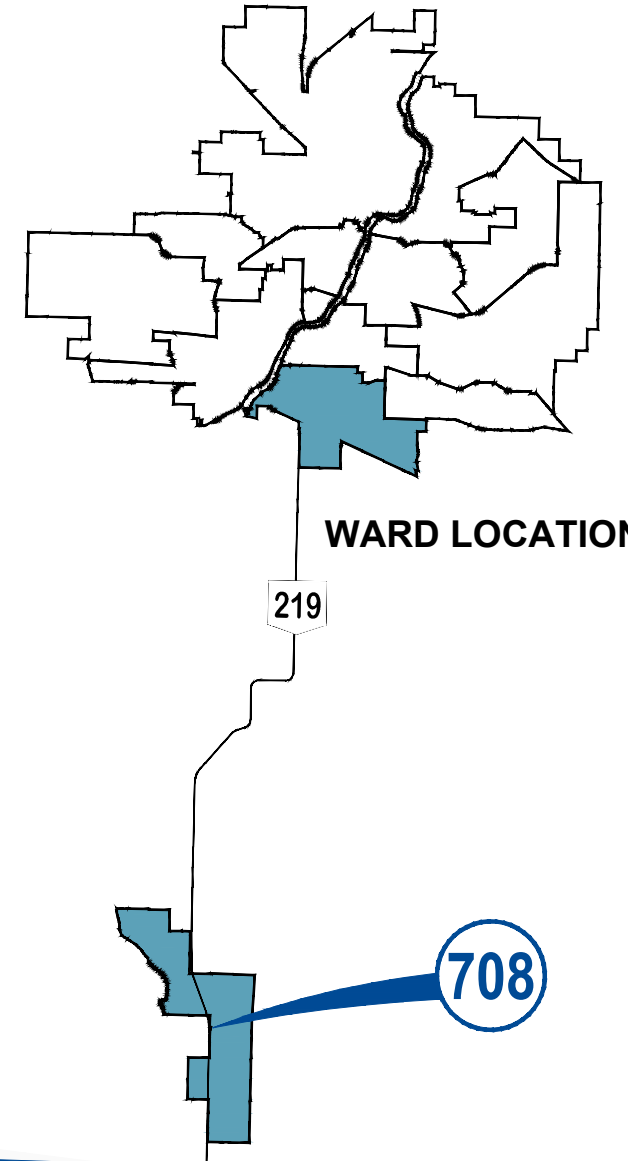

Ward 7

Poll Number	Poll Location	Poll Address
701	Riverside Christian School	2228 Herman Ave
702	Queen Elizabeth School	1905 Eastlake Ave
703	John Lake School	2606 Broadway Ave
704	The Willows Golf & Country Club	382 Cartwright St
705	Chief Whitecap School	812 Gordon Rd
706	Hugh Cairns School	2621 Cairns Ave
707	Prince Philip School	1715 Drinkle St
708	Whitecap Community Fire Hall	Chief Whitecap Trail

WARD LOCATION

-  Parks
-  Golf Course
-  Schools
-  Neighbourhood Boundary
-  Poll Boundary
-  Poll Station

NOTE: The information contained on this map is for reference only and should not be used for legal purposes. All proposed line work is subject to change. This map may not be reproduced without the expressed written consent of the Regional Planning, Mapping & Research Section.

DRAWING NOT TO BE SCALED
April 29, 2020